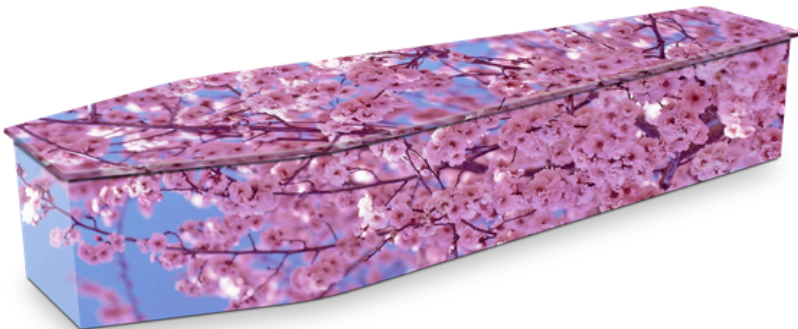

PINK BLOSSOM