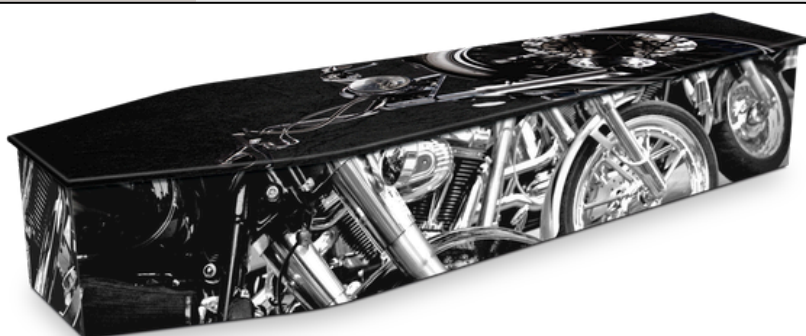

**BLACK CHROME
MOTORCYCLE**

Handmade in Australia with high-resolution image wraps using eco-friendly, water-based latex inks.